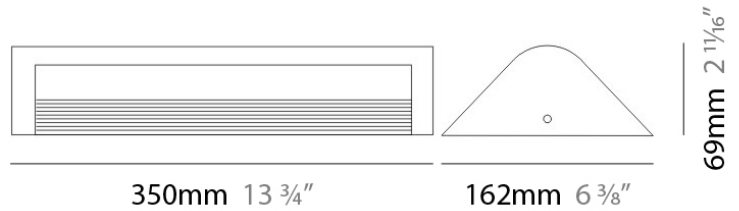

PROJECT
TYPE
NOTES
QUANTITY
DATE

HOT SURFACE

D23024

GENERAL

Series: Hot
Division: Design
Mounting Type: Surface
Mounting Location: Wall

PHYSICAL

Shape: Abstract
Length (mm): 350
Length (in): 13 3/4
Height (mm): 162
Height (in): 6 3/8
Extension (mm): 69
Extension (in): 2 11/16
Light Distribution: Direct / Indirect
Weight (kg): 1.8
Weight (lbs): 4
Fixture Finish: Chrome
Fixture Material: Metal

ELECTRICAL

Number of Lamps: 1
Lamp Type: LED Retrofit / Halogen
Lamp Shape: T3
Bulb Included: Bulb Not Included
Total Output Wattage (W): 18 / 150
Max. Wattage Per Lamp (W): 18 / 150
Lamp Base: RSC
Dimming: Non-Dimmable
Input Voltage (V): 120

LED

OPTICAL

RATINGS AND CERTIFICATIONS

Certified By: CSA Certified to UL and CSA Standards
IP rating: IP20